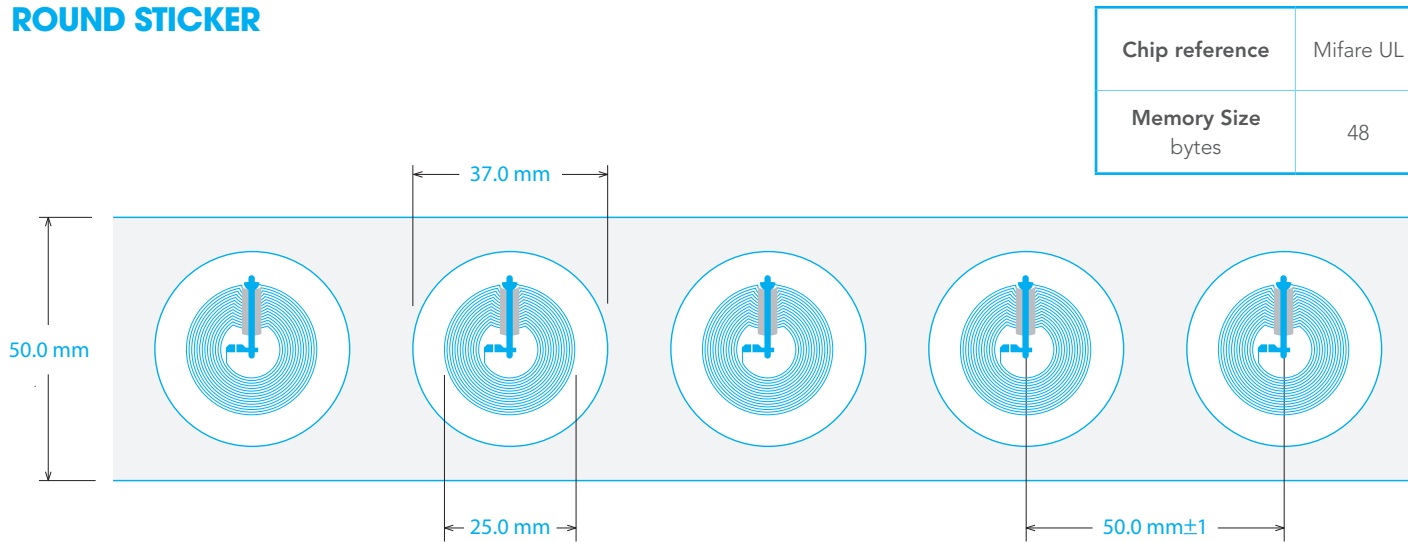

POSITION OF THE TAGS ON REELS

ROUND STICKER

CORE DIAMETER

RECTANGULAR LABEL